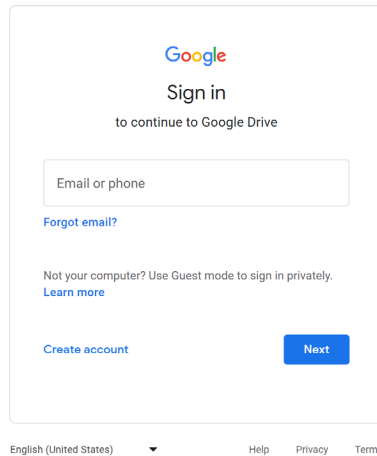

Accessing Files on the Image Art Google Drive

In order to access files on the Imagine Art Google Drive, you need to be logged into your Gmail account (name@imagineart.net).

Accessing a file from your computer

If you are on your computer and receive this message trying to access a file on the Google Drive, you need to log into your Gmail account.